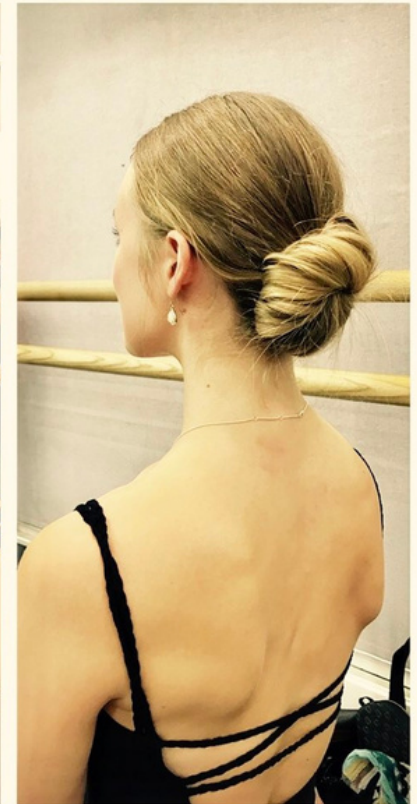

See Hair and Makeup

Notes:

Property of ACBA - must be returned to the ballet.

HAIR & STAGE MAKEUP

- **Foundation Base:** In a color that best matches your skin.
- **Blush:** Bright pink colors. Stay away from purple, it looks blue on stage.
- **Eyebrow Pencil:** Black or dark brown only.
- **Liquid Eyeliner:** Black or dark brown only.
- **Eye Shadow:** Dark cocoa brown (for the lid) and light cream (for the crease). One of each color.
- **Lipstick:** Ladies: Pure blood red. Gentlemen: Coffee bean, toast of New York, type colors